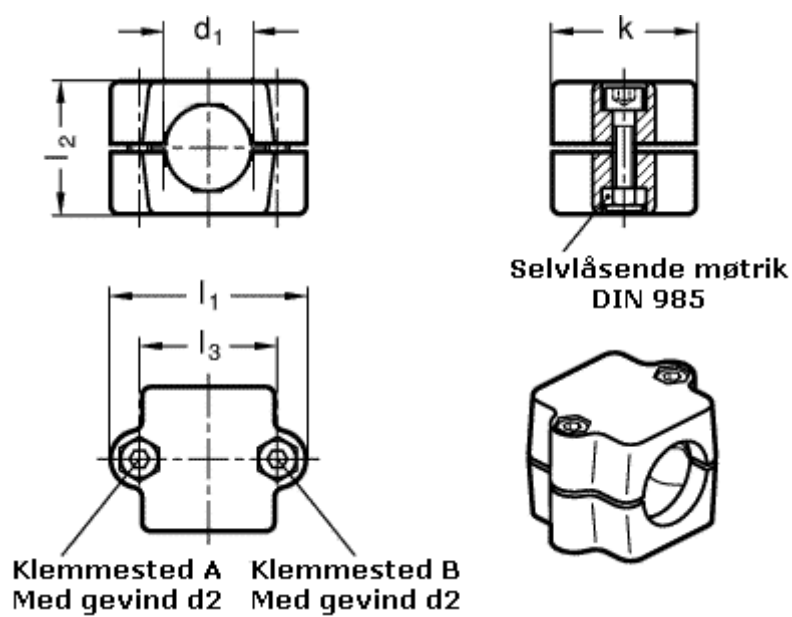

Article number: 20241B42352SW
Description: E+G Tube connector
GN 241-B42-35-SW

Measures

d1 = 42
d2 = M10
k = 76
l1 = 98
l2 = 70
l3 = 73